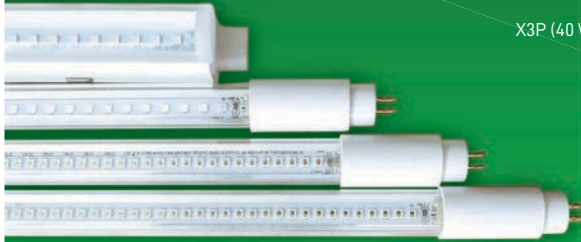

PowerTrakGrow

X3 | X3P (18 & 28 Watt)

X3P (40 Watt)

The X3P grow lighting system is ideal for vertical farming applications.

Model	X3P - 18	X3P - 28	X3P - 40
Watts	18	28	40
PPFD	23.4 umol/s	62 umol/s	>92 umol/s
Connection	Link up to 8	Link up to 8	Link up to 15*
IP Dust/H2O	IP 25	IP 25	IP 65
Lifetime	50,000 hrs	50,000 hrs	50,000 hrs
Style	White, Red, Blue, Mix (Blue, Red, IR)	White, Red, Blue, Mix (Blue, Red, IR)	White, Red, Blue, Mix (Blue, Red, IR)

2019 Copyright © All Rights Reserved.

Email: info@powertrakgrow.com
Instagram: [@powertrakgrow](https://www.instagram.com/powertrakgrow)

powertrakgrow.com

PowerTrakGrow

X3 & X3 PLUS

The X3 and X3 PLUS grow tubes are the most versatile grow lights on the market. The X3 is a T5 replacement tube compatible with most T5 grow fixtures on the market, at 27 watts per tube the X3 almost triples the PPFD at half the power.

The X3 Plus series self contained tubes can be arranged in multiple color configurations for Veg or Flower with four pure color options available; White, Blue, Red & Mix (Red,Blue,IR). PTG will custom manufacture fixture chassis to create up to 20 tube arrays with PPFD up to 1100 umol (28W). Ideal for vertical veg and flower applications at a fraction of the cost of the competition. Daisy chain up to 8 tubes from one power source for simple plug and play installation with no need for electrical infrastructure upgrades.